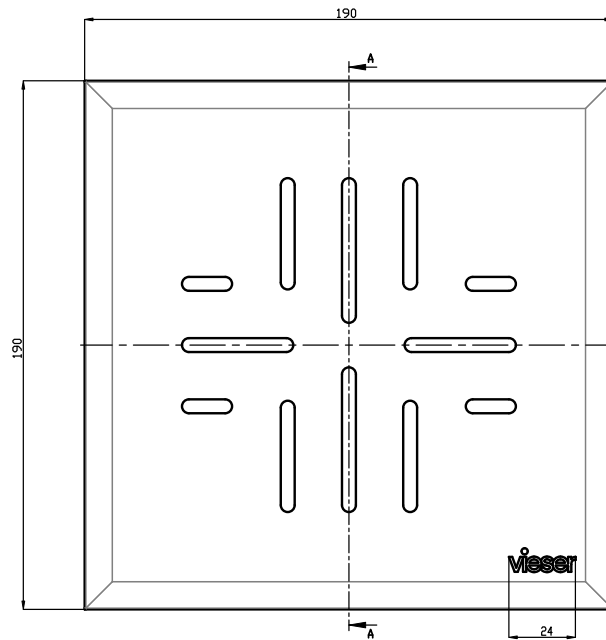

SECTION A-A

	Vieser Classic - Stainless steel grating with adjustable stainless steel frame – 197×197
	51292